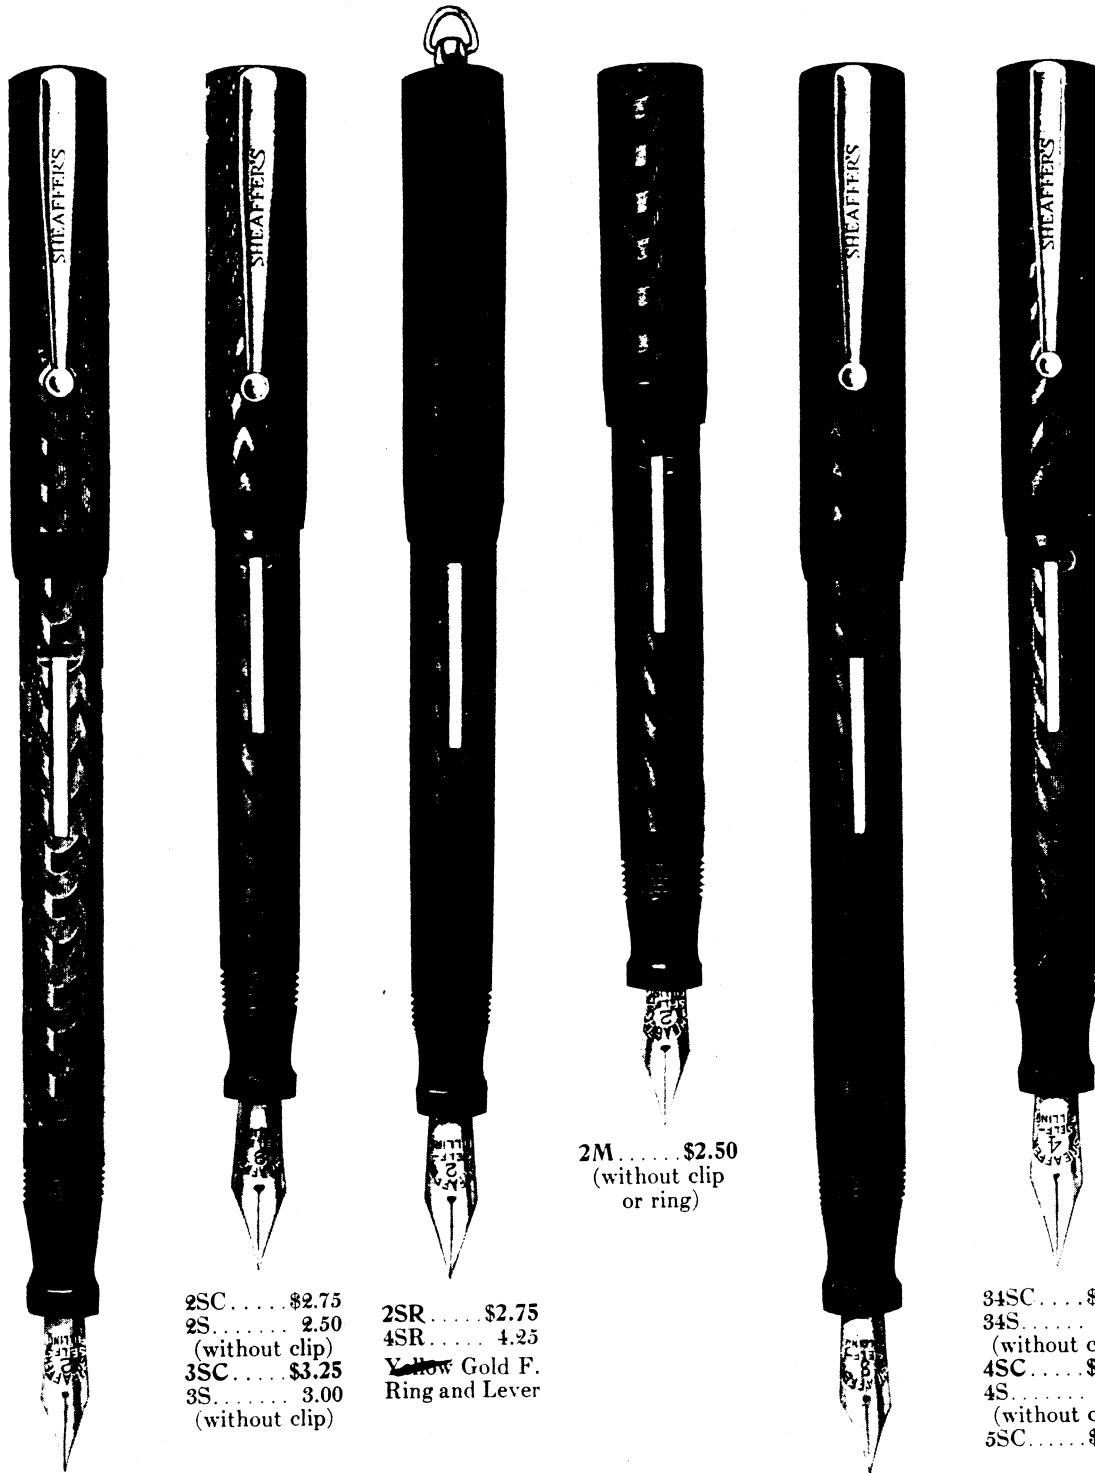

Sheaffer's Regular Line Fountain Pens

2C.....$2.75
2..... 2.50
(without clip)
3C.....$3.25
3..... 3.00
(without clip)

2SC.....$2.75
2S..... 2.50
(without clip)
3SC.....$3.25
3S..... 3.00
(without clip)

2SR.....$2.75
4SR..... 4.25
Yellow Gold F.
Ring and Lever

2M.....$2.50
(without clip
or ring)

34C.....$3.75
34..... 3.50
(without clip)
4C.....$4.25
5C..... 5.25

34SC.....$3.75
34S..... 3.50
(without clip)
4SC.....$4.25
4S..... 4.00
(without clip)
5SC.....$5.25

Above Pens Furnished in Points for All Grades of Fineness
To Insure Writing Satisfaction Use Sheaffer's "Skrip."